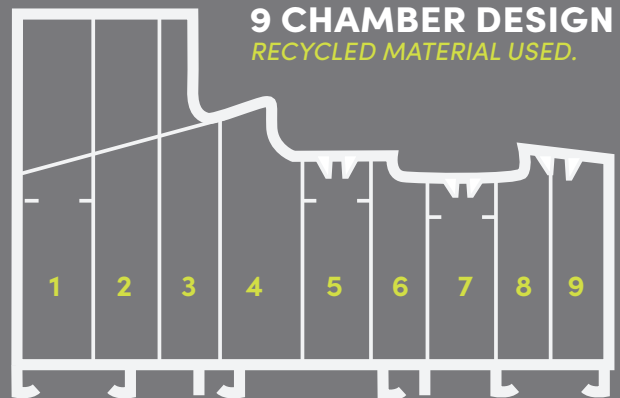

FUTURISTIC

BUILT TO LAST.

9 CHAMBER DESIGN
RECYCLED MATERIAL USED.

20
BESPOKE
COLOURS

NO FUSS
MAINTENANCE
FREE

MAINTENANCE FREE

The Residence Collection was purposefully designed for modern living. easy to maintain and with intelligent features such as 'easy clean' frame rebate. There is virtually no maintenance, no toxic paints, primers, preservatives or fungicides to keep your windows looking new; a simple wipe clean using warm soapy water will do that.

9 CHAMBER DESIGN

R² has been engineered to meet current and anticipated future standards, made to CEN A wall thickness which is the highest classification in Europe. Other window frames typically offer 3 or 5 chambers and are usually 70mm wide, R² has 9 chambers and is 100mm wide, resulting in superior thermal, acoustic, strength and security performances.